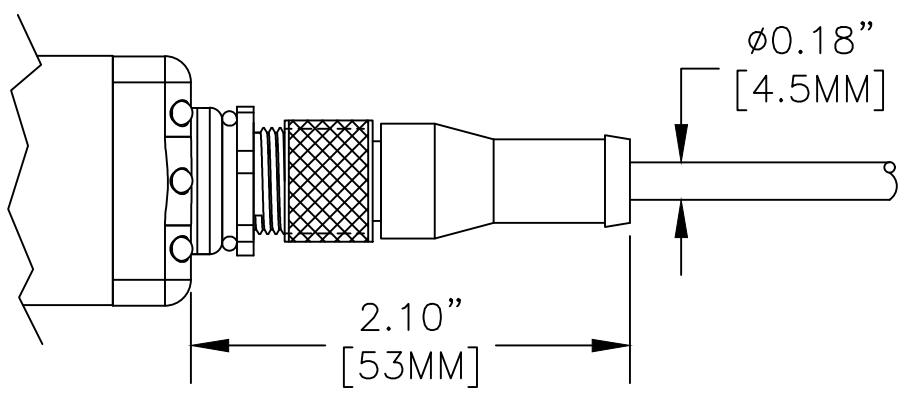

MOUNTING BRACKETS MAY BE LOCATED ANYWHERE ALONG BACK OF SENSOR BAR AND THEN LOCKED IN PLACE

STANDARD MOUNTING BRACKETS

NOTE: BAR INCLUDES 1 MOUNTING BRACKET

PERFORATED STRIP MAY BE BENT TO SUIT INSTALLATION

ALL DIMENSIONS FOR REFERENCE ONLY

3	RR JG	MU 7/13/23	 2257 NORTH PENN ROAD HATFIELD, PA USA 19440-1998	TITLE	IQ EASY MODULAR SENSOR, M12	DRAWING NUMBER
REV	CHECKED APPROVED	ECN DATE				5001755