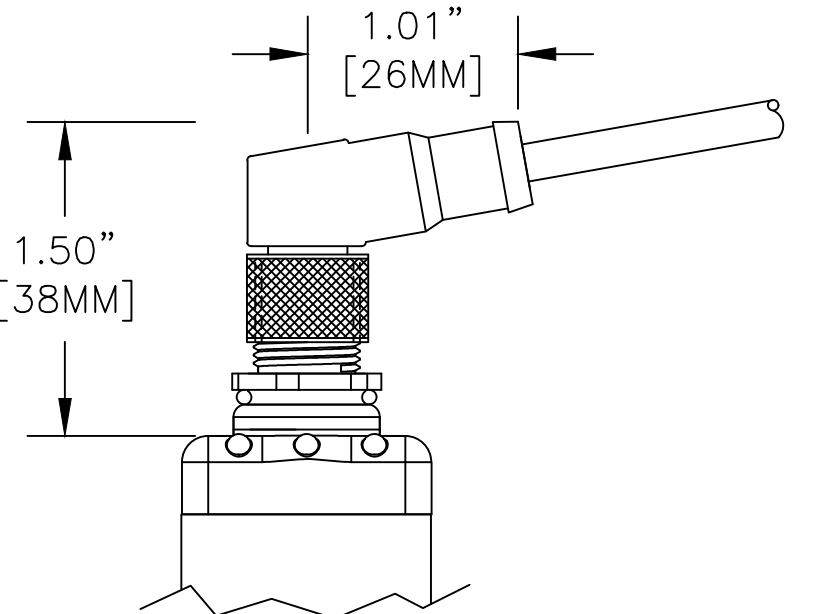

MOUNTING BRACKETS MAY BE LOCATED ANYWHERE ALONG BACK OF SENSOR BAR AND THEN LOCKED IN PLACE

STANDARD MOUNTING BRACKETS

NOTE: BAR INCLUDES 1 MOUNTING BRACKET

PERFORATED STRIP MAY BE BENT TO SUIT INSTALLATION

ALL DIMENSIONS FOR REFERENCE ONLY

3	RR JG	MU 7/13/23	 2257 NORTH PENN ROAD HATFIELD, PA USA 19440-1998	TITLE	IQ EASY MODULAR SENSOR, M12	DRAWING NUMBER
REV	CHECKED APPROVED	ECN DATE				5001755